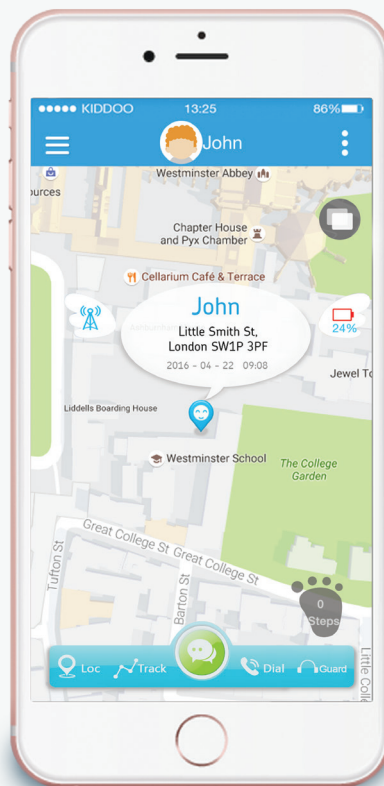

VOICE MESSAGING

A sweet word for your child or a
quick reminder has never been
so easy, send a voice message,
and wait for their reply.