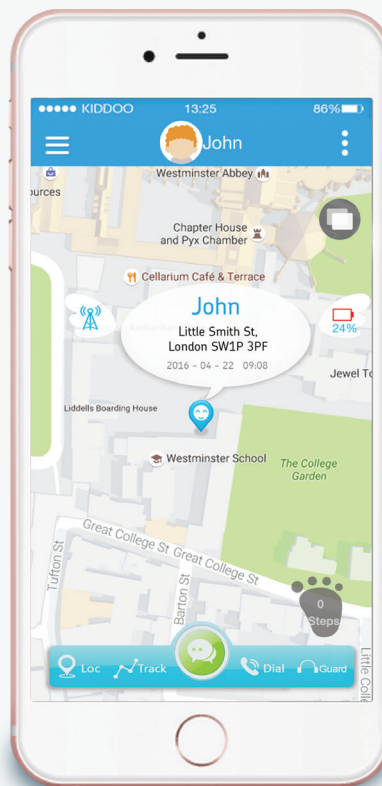

You just bought a Kiddoo® for your kid? No complicated setup needed!

Install the Kiddoo® app on your phone, and insert a sim card in the Kiddoo® watch. Enter the serial number of the watch and the sim card phone number in your Kiddoo® phone app.

That's it! You can now enjoy all the Kiddoo® features!

Supports Android 4.0+ and iOS 7.0+

VOICE CALLING

Want to chat with your kid?
No need for a phone! Call them
on their Kiddoo® smartwatch,
and talk to them directly!

SMART LOCATOR

Wanna know where your kid is?
Kiddoo® uses a combination of
GPS, WiFi and mobile networks
to give you a precise location.

VOICE MESSAGING

A sweet word for your child or a
quick reminder has never been
so easy, send a voice message,
and wait for their reply.

SAFETY ZONES

Get notified when your child
leaves an area you have set.
No more cold sweats when
your kids are on their way to
school or biking around.

www.kiddoowatch.com

Kiddoo Limited, 25/F Workington Tower, 78 Bonham Strand, Sheung Wan, Hong Kong